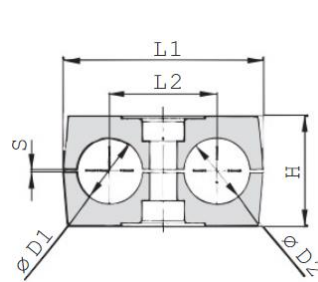

**G7 STANDARD SERIES LONG HEX BOLT AND NUT SET
(CLAMP BODY + COVER PLATE + LONG HEX BOLT AND NUT)**

Clamp Body

Cover Plate

Hex Bolt

Series	Order Code	D1/D2 Pipe O.D.	Inch Bore	Inch O.D.	Clamp Body					Cover Plate				Long Hex Bolt	Nuts
					L1	L2	H	S	B	L	H	S	D		
1D	PC-T**-3-1D-006-*	6/6			36	20	26.5	0.6	30	34	7	3	7	M6 x 60	M6
	PC-T**-3-1D-006.4-*	6.4/6.4		1/4											
	PC-T**-3-1D-008-*	8/8		5/16											
	PC-T**-3-1D-009.5-*	9.5/9.5		3/8											
	PC-T**-3-1D-010-*	10/10	1/8												
PC-T**-3-1D-012-*	12/12														
2D	PC-T**-3-2D-012.7-*	12.7/12.7		1/2	53	29	26.5	0.7	30	52	7	3	9	M8 x 60	M8
	PC-T**-3-2D-013.5-*	13.5/13.5	1/4												
	PC-T**-3-2D-014-*	14/14													
	PC-T**-3-2D-015-*	15/15													
	PC-T**-3-2D-016-*	16/16	5/8												
	PC-T**-3-2D-017.2-*	17.2/17.2	3/8												
PC-T**-3-2D-018-*	18/18														
3D	PC-T**-3-3D-019-*	19/19		3/4	67	36	36.5	0.7	30	65	7	3	9	-	M8
	PC-T**-3-3D-020-*	20/20													
	PC-T**-3-3D-021.3-*	21.3/21.3	1/2												
	PC-T**-3-3D-022-*	22/22	7/8												
	PC-T**-3-3D-025-*	25/25													
PC-T**-3-3D-025.4-*	25.4/25.4	1													
4D	PC-T**-3-4D-026.9-*	26.9/26.9	3/4		80	45	38	0.7	30	79	7	3	9	-	M8
	PC-T**-3-4D-028-*	28/28													
	PC-T**-3-4D-030-*	30/30													
5D	PC-T**-3-5D-032-*	32/32			106	56	52	0.7	30	102	7	3	9	-	M8
	PC-T**-3-5D-033.7-*	33.7/33.7													
	PC-T**-3-5D-035-*	35/35													
	PC-T**-3-5D-038-*	38/38													
	PC-T**-3-5D-040-*	40/40													
PC-T**-3-5D-042-*	42/42														