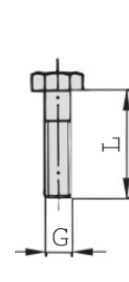

**G7 STANDARD SERIES LONG HEX BOLT AND NUT SET
(CLAMP BODY + COVER PLATE + LONG HEX BOLT AND NUT)**

Clamp Body

Cover Plate

Hex Bolt

Series	Order Code	D1/D2 Pipe O.D.	Inch Bore	Inch O.D.	Clamp Body					Cover Plate				Long Hex Bolt	Nuts
					L1	L2	H	S	B	L	H	S	D		
1D	PC-T**-3-1D-006-*	6/6			36	20	26.5	0.6	30	34	7	3	7	M6 x 60	M6
	PC-T**-3-1D-006.4-*	6.4/6.4		1/4											
	PC-T**-3-1D-008-*	8/8		5/16											
	PC-T**-3-1D-009.5-*	9.5/9.5		3/8											
	PC-T**-3-1D-010-*	10/10	1/8												
PC-T**-3-1D-012-*	12/12														
2D	PC-T**-3-2D-012.7-*	12.7/12.7		1/2	53	29	26.5	0.7	30	52	7	3	9	M8 x 60	M8
	PC-T**-3-2D-013.5-*	13.5/13.5	1/4												
	PC-T**-3-2D-014-*	14/14													
	PC-T**-3-2D-015-*	15/15													
	PC-T**-3-2D-016-*	16/16	5/8												
	PC-T**-3-2D-017.2-*	17.2/17.2	3/8												
PC-T**-3-2D-018-*	18/18														
3D	PC-T**-3-3D-019-*	19/19		3/4	67	36	36.5	0.7	30	65	7	3	9	-	M8
	PC-T**-3-3D-020-*	20/20													
	PC-T**-3-3D-021.3-*	21.3/21.3	1/2												
	PC-T**-3-3D-022-*	22/22	7/8												
	PC-T**-3-3D-025-*	25/25													
PC-T**-3-3D-025.4-*	25.4/25.4	1													
4D	PC-T**-3-4D-026.9-*	26.9/26.9	3/4		80	45	38	0.7	30	79	7	3	9	-	M8
	PC-T**-3-4D-028-*	28/28													
	PC-T**-3-4D-030-*	30/30													
5D	PC-T**-3-5D-032-*	32/32			106	56	52	0.7	30	102	7	3	9	-	M8
	PC-T**-3-5D-033.7-*	33.7/33.7													
	PC-T**-3-5D-035-*	35/35													
	PC-T**-3-5D-038-*	38/38													
	PC-T**-3-5D-040-*	40/40													
PC-T**-3-5D-042-*	42/42														