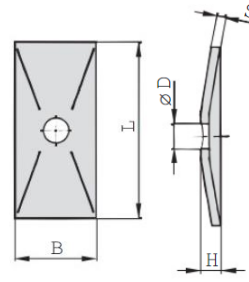

**G7 STANDARD SERIES LONG HEX BOLT AND NUT SET
(CLAMP BODY + COVER PLATE + LONG HEX BOLT AND NUT)**

Clamp Body

Cover Plate

Hex Bolt

Series	Order Code	D1/D2 Pipe O.D.	Inch Bore	Inch O.D.	Clamp Body					Cover Plate				Long Hex Bolt	Nuts
					L1	L2	H	S	B	L	H	S	D		
1D	PC-T**-3-1D-006-*	6/6			36	20	26.5	0.6	30	34	7	3	7	M6 x 60	M6
	PC-T**-3-1D-006.4-*	6.4/6.4		1/4											
	PC-T**-3-1D-008-*	8/8		5/16											
	PC-T**-3-1D-009.5-*	9.5/9.5		3/8											
	PC-T**-3-1D-010-*	10/10	1/8												
PC-T**-3-1D-012-*	12/12														
2D	PC-T**-3-2D-012.7-*	12.7/12.7		1/2	53	29	26.5	0.7	30	52	7	3	9	M8 x 60	M8
	PC-T**-3-2D-013.5-*	13.5/13.5	1/4												
	PC-T**-3-2D-014-*	14/14													
	PC-T**-3-2D-015-*	15/15													
	PC-T**-3-2D-016-*	16/16	5/8												
	PC-T**-3-2D-017.2-*	17.2/17.2	3/8												
PC-T**-3-2D-018-*	18/18														
3D	PC-T**-3-3D-019-*	19/19		3/4	67	36	36.5	0.7	30	65	7	3	9	-	M8
	PC-T**-3-3D-020-*	20/20													
	PC-T**-3-3D-021.3-*	21.3/21.3	1/2												
	PC-T**-3-3D-022-*	22/22	7/8												
	PC-T**-3-3D-025-*	25/25													
PC-T**-3-3D-025.4-*	25.4/25.4	1													
4D	PC-T**-3-4D-026.9-*	26.9/26.9	3/4		80	45	38	0.7	30	79	7	3	9	-	M8
	PC-T**-3-4D-028-*	28/28													
	PC-T**-3-4D-030-*	30/30													
5D	PC-T**-3-5D-032-*	32/32			106	56	52	0.7	30	102	7	3	9	-	M8
	PC-T**-3-5D-033.7-*	33.7/33.7													
	PC-T**-3-5D-035-*	35/35													
	PC-T**-3-5D-038-*	38/38													
	PC-T**-3-5D-040-*	40/40													
PC-T**-3-5D-042-*	42/42														