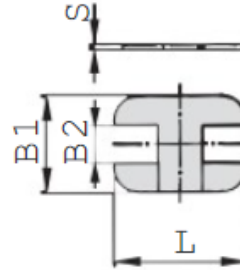

SAFETY LOCKING PLATE (FOR STANDARD SERIES)
(for Use with Stacking Bolt AF)
Type SIG

Group 1

Group 1A to 8

| Group | DIN | Order Code | Dimension | | | |
|-------|-----|------------|-----------|----|------|---|
| | | | L | B1 | B2 | S |
| 1 | 0 | SIG-1-W3 | 16 | 32 | 11.2 | 1 |
| 1A | 1 | SIG-1A-W3 | 33 | 28 | 11.2 | 1 |
| 2 | 2 | SIG-2-W3 | 39 | 28 | 11.2 | 1 |
| 3 | 3 | SIG-3-W3 | 47 | 28 | 11.2 | 1 |
| 4 | 4 | SIG-4-W3 | 56 | 28 | 11.2 | 1 |
| 5 | 5 | SIG5-W3 | 69 | 28 | 11.2 | 1 |
| 6 | 6 | SIG-6-W3 | 85 | 28 | 11.2 | 1 |
| 7 | 7 | SIG-7-W3 | 117 | 28 | 11.2 | 1 |
| 8 | 8 | SIG-8-W3 | 143 | 28 | 11.2 | 1 |