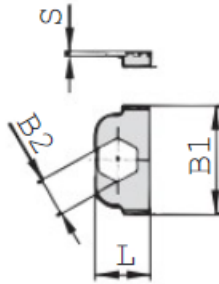

SAFETY LOCKING PLATE (FOR STANDARD SERIES)
(for Use with Stacking Bolt AF)
Type SIG

Group 1

Group 1A to 8

| Group | DIN | Order Code | Dimension | | | |
|-------|-----|------------|-----------|----|------|---|
| | | | L | B1 | B2 | S |
| 1 | 0 | SIG-1-W3 | 16 | 32 | 11.2 | 1 |
| 1A | 1 | SIG-1A-W3 | 33 | 28 | 11.2 | 1 |
| 2 | 2 | SIG-2-W3 | 39 | 28 | 11.2 | 1 |
| 3 | 3 | SIG-3-W3 | 47 | 28 | 11.2 | 1 |
| 4 | 4 | SIG-4-W3 | 56 | 28 | 11.2 | 1 |
| 5 | 5 | SIG5-W3 | 69 | 28 | 11.2 | 1 |
| 6 | 6 | SIG-6-W3 | 85 | 28 | 11.2 | 1 |
| 7 | 7 | SIG-7-W3 | 117 | 28 | 11.2 | 1 |
| 8 | 8 | SIG-8-W3 | 143 | 28 | 11.2 | 1 |